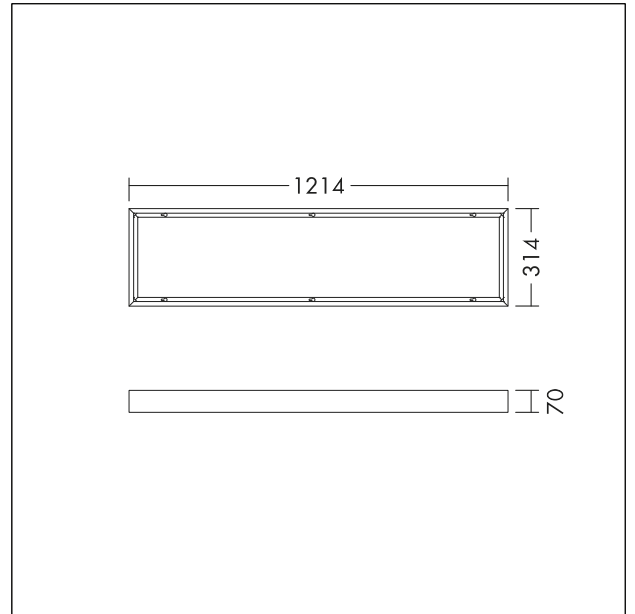

Surface mounting kit

Surface mounting kit for 12x3 THORNeco LED Panels (Anna Vario, Anna Vario Flex, Caro). Compatible with THORNeco Just Emergency conversion kit. Weight: 1.8 kg.

TE_ANNA_F_1200_MountBox.jpg

TE_12x3_M_SURF.wmf